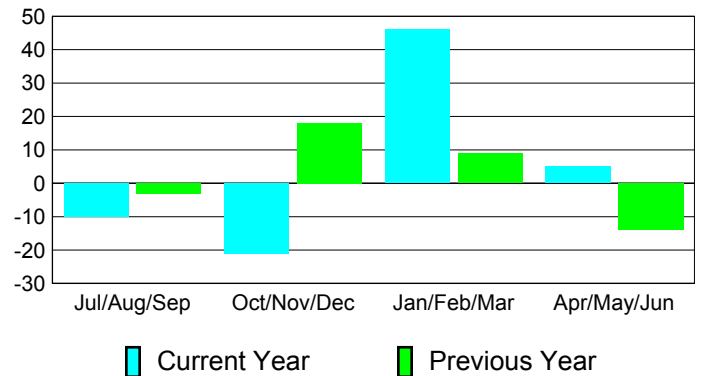

Gender Comparison 2010-2011

Jul/Aug/Sep

Oct/Nov/Dec

Jan/Feb/Mar

Apr/May/June

Male

Female