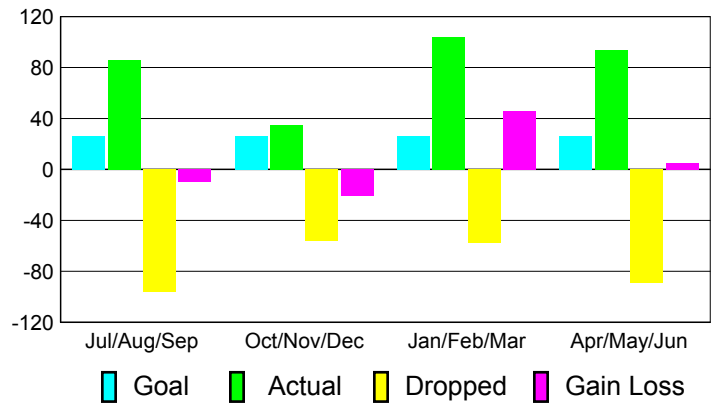

### YTD Status Quo Clubs 2010-2011

Status Quo Clubs Compared to Status Quo Members

## MEMBERSHIP

**Membership Results**  
2010-2011

**Membership**  
2009-2010

Month	Net Memb Goal	Actual New Memb	Actual Dropped Memb	Gain/Loss of Memb	Gain/Loss of Memb
Jul/Aug/Sep	26	86	-96	-10	-3
Oct/Nov/Dec	26	35	-56	-21	18
Jan/Feb/Mar	26	104	-58	46	9
Apr/May/June	26	94	-89	5	-14
<b>Totals</b>	<b>104</b>	<b>319</b>	<b>-299</b>	<b>20</b>	<b>10</b>

### Membership Results 2010-2011

Goal, New, Dropped, Gain/Loss

### Comparison of Membership Gain/Loss

Current Year Compared to the Previous Year