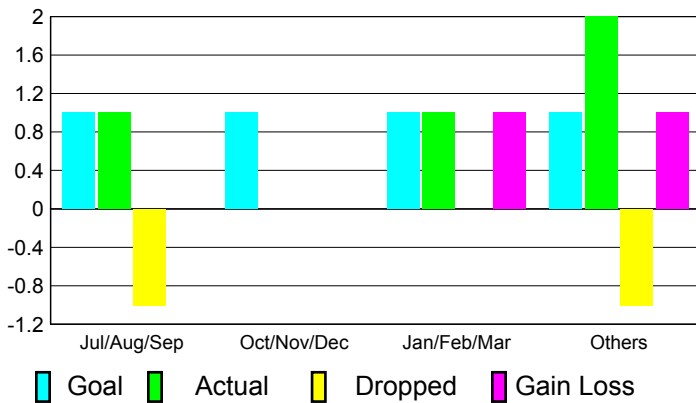

## CLUBS

**Club Results**  
2010-2011

**Clubs**  
2009-2010

Month	New Club Goal	Actual New Clubs	Actual Dropped Clubs	Gain/Loss of Clubs	Gain/Loss of Clubs
Jul/Aug/Sep	1	1	-1	0	0
Oct/Nov/Dec	1	0	0	0	0
Jan/Feb/Mar	1	1	0	1	0
Apr/May/June	1	2	-1	1	0
<b>Totals</b>	<b>4</b>	<b>4</b>	<b>-2</b>	<b>2</b>	<b>0</b>

### Club Results 2010-2011

Goal, New, Dropped, Gain/Loss

### Comparison of Club Gain/Loss

Current Year Compared to the Previous Year